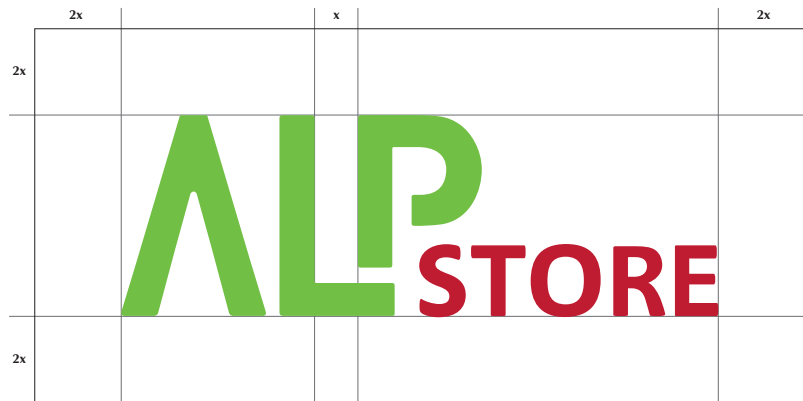

Logo

B/W

Safe distance

Colours

Minimum size

Keep proportions (avoid doing this)

ALP STORE

ALP STORE